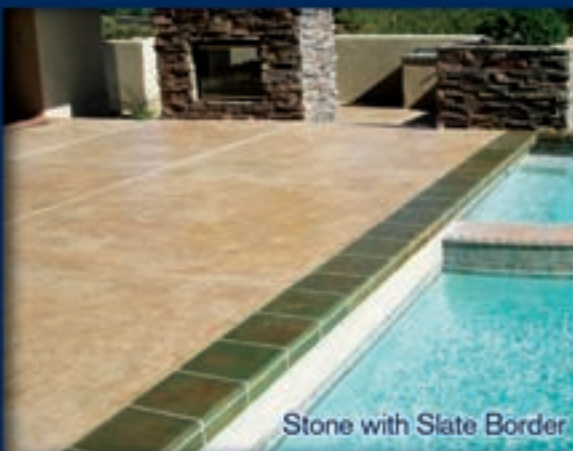

*Transform Concrete into
a Stunning Work of Art*

Flagstone

- ❖ *Quality*
- ❖ *Strength*
- ❖ *Beauty*
- ❖ *Versatility*
- ❖ *Easy Maintenance*

Granite with Brick Accent

Stamped Roman Slate

European Fanstone

Please refer to the Preferred Deck Standard Colors Chart. Darker colors are hotter to the touch.

Flagstone

Saltillo Tile

Lace Texture with Brick Border

Stone with Slate Border

Quality

Achieve the same elegance and durability of natural stone at a fraction of the cost.