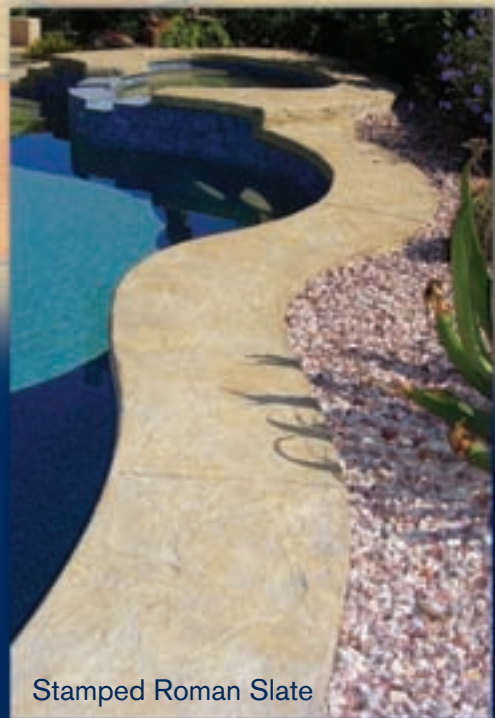

*Transform Concrete into
a Stunning Work of Art*

Flagstone

- ❖ *Quality*
- ❖ *Strength*
- ❖ *Beauty*
- ❖ *Versatility*
- ❖ *Easy Maintenance*

Granite with Brick Accent

Stamped Roman Slate

European Fanstone

Please refer to the Preferred Deck Standard Colors Chart. Darker colors are hotter to the touch.

Flagstone

Saltillo Tile

Lace Texture with Brick Border

Stone with Slate Border

Quality

Achieve the same elegance and durability of natural stone at a fraction of the cost.